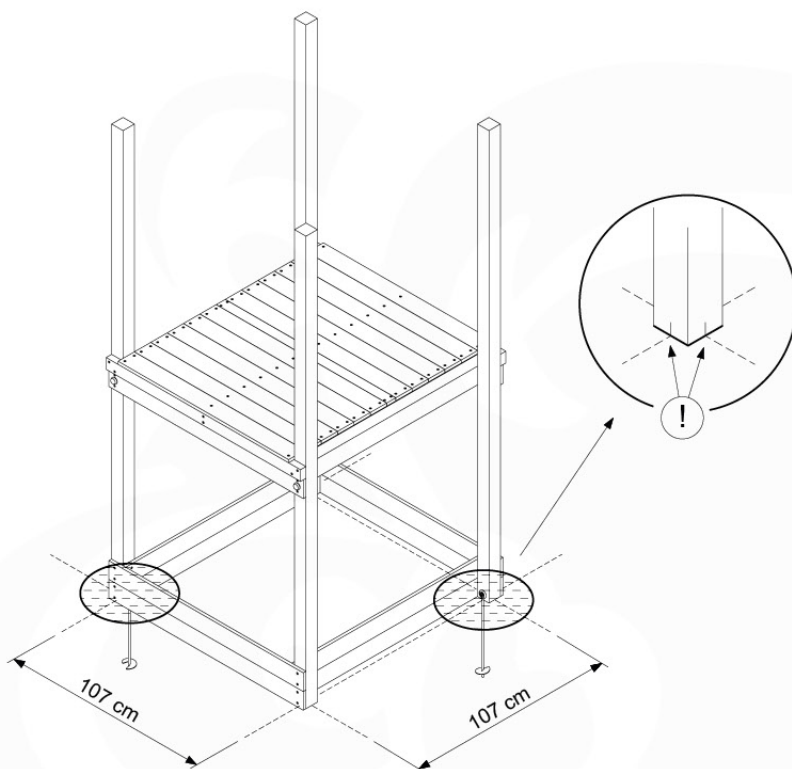

Foundation Plan - P07 - 27-11-2020 - 03