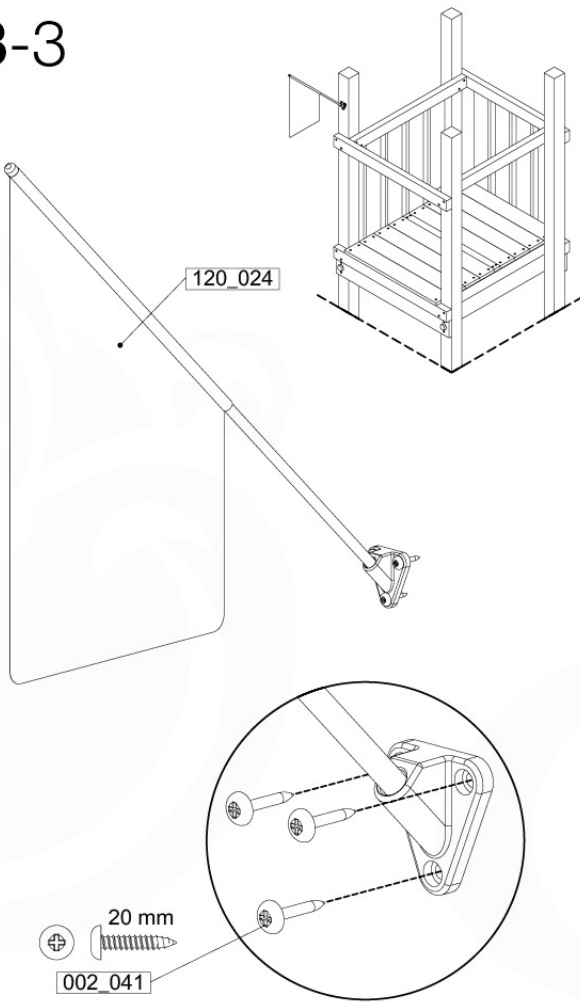

13-3

13-4

Accessory set - P04 - 18-11-2020 - v3

13-5

1x
022_910