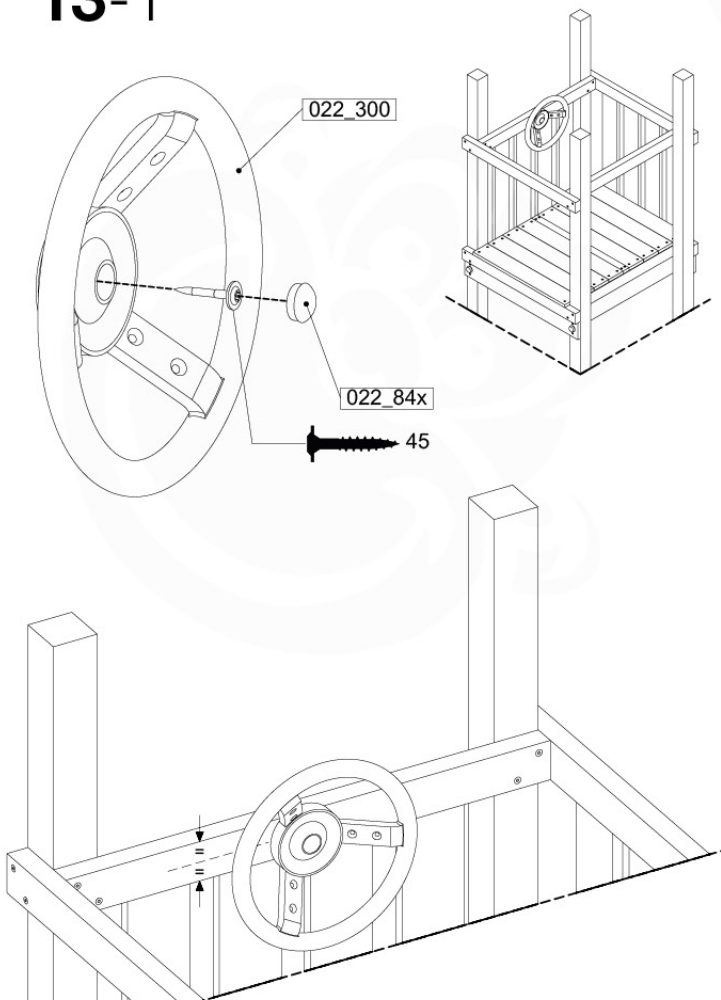

13 Accessories

AC01

	PartNo	PartName	QTY.
Hardware Pack	001_406	Stealth Screw 8x45	1
	002_041	Dome head screw 4.5 x 20 mm	3
	002_042	Dome head screw 3.5 x 13mm	4
	002_219	Gap Point Screw T25 - 5x30	2
	022_84x	bpc cover	1
Other	022_300	Steering Wheel	1
	022_800	Rail P/T 105	1
	022_910	Sandpad	1
	103_901	Logo ID Plate	1
	104_107	Tool Set Climbing Units	1
	120_024	Tower Flag	1
	122_302	Telescope	1

Accessory ref. - P02 - 18-11-2020 - v3

13-1