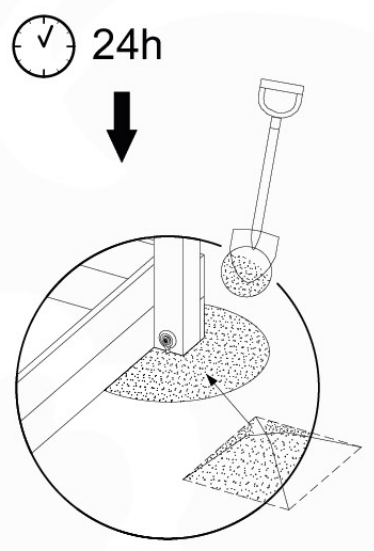

GA05

Parts:
Hardware Package Tower →

Ground Anchors 120 - P02 - 27-11-2020 - v1

12-1

12-2

13 Accessories

AC01

	PartNo	PartName	QTY.
Hardware Pack	001_406	Stealth Screw 8x45	1
	002_041	Dome head screw 4.5 x 20 mm	3
	002_042	Dome head screw 3.5 x 13mm	4
	002_219	Gap Point Screw T25 - 5x30	2
	022_84x	bpc cover	1
Other	022_300	Steering Wheel	1
	022_800	Rail P/T 105	1
	022_910	Sandpad	1
	103_901	Logo ID Plate	1
	104_107	Tool Set Climbing Units	1
	120_024	Tower Flag	1
	122_302	Telescope	1