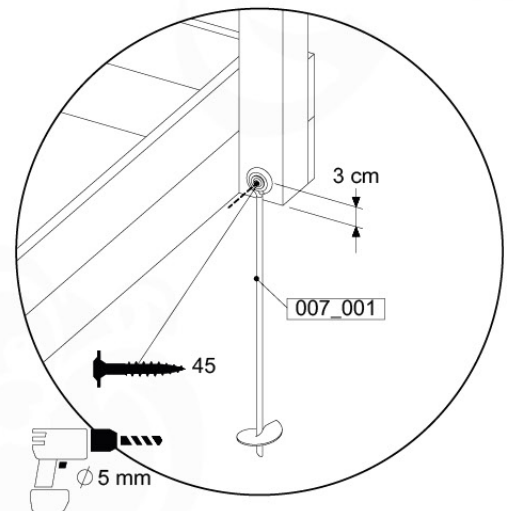

12

+

12

1-Swing frame / 2-Swing frame
457_101
457_102

+

12

1-Climb frame / 2-Climb frame
457_105
457_106

12 Ground Anchors

GA05

Parts:
Hardware Package Tower →

Ground Anchors 120 - P02 - 27-11-2020 - v1

12-1

12-2

13 Accessories

AC01

	PartNo	PartName	QTY.
Hardware Pack	001_406	Stealth Screw 8x45	1
	002_041	Dome head screw 4.5 x 20 mm	3
	002_042	Dome head screw 3.5 x 13mm	4
	002_219	Gap Point Screw T25 - 5x30	2
	022_84x	bpc cover	1
Other	022_300	Steering Wheel	1
	022_800	Rail P/T 105	1
	022_910	Sandpad	1
	103_901	Logo ID Plate	1
	104_107	Tool Set Climbing Units	1
	120_024	Tower Flag	1
	122_302	Telescope	1