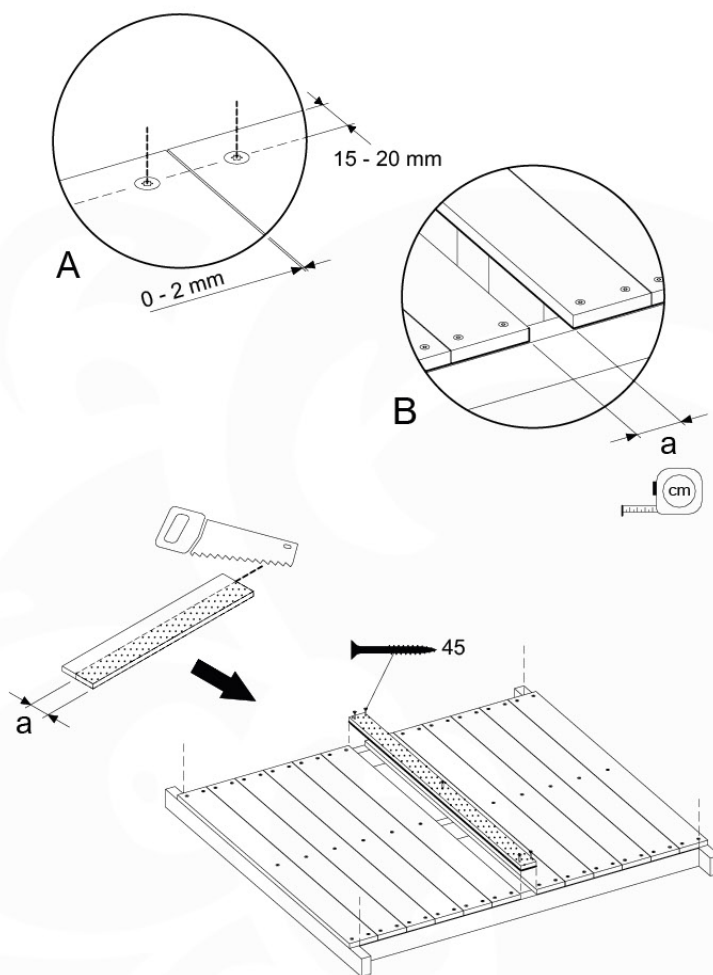

Foundation Plan - P06 - 27-11-2020 - 03

04 Base Tower

BT10

	PartNo	PartName	QTY.
Hardware Pack	001_406	Stealth Screw 8x45	10
	002_220	Gap Point Screw T25 - 5x45	118
	002_223	Gap Point Screw T25 - 5x80	20
Other	007_001	Ground-anchor	2
Hardware Pack	022_31x	bpc-base version 3	8
	022_84x	bpc cover	8
Timber	A220	Post 70x70 L2200	2
	A240	Post 70x70 L2400	2
	C114	Beam 1140 mm	5
	D100	Board 1000 mm	11-14
	D114	Board 1140 mm	12

Base Tower NL - P05 - BT10 - 30-11-2020 - v3.0

04-1

04-2

04-3

04-4

05 Balustrade (2x)

BL04

	PartNo	PartName	QTY.
Hardware Pack	002_220	Gap Point Screw T25 - 5x45	24
	002_223	Gap Point Screw T25 - 5x80	4
Timber	C114	Beam 1140 mm	1
	D65	Board 650 mm	6

Balustrade 120 - P03 T - 30-11-2020 - v1.0

05-1

06 Balustrade

BL03

	PartNo	PartName	QTY.
Hardware Pack	002_220	Gap Point Screw T25 - 5x45	24
	002_223	Gap Point Screw T25 - 5x80	4
Timber	C114	Beam 1140 mm	1
	D65	Board 650 mm	6