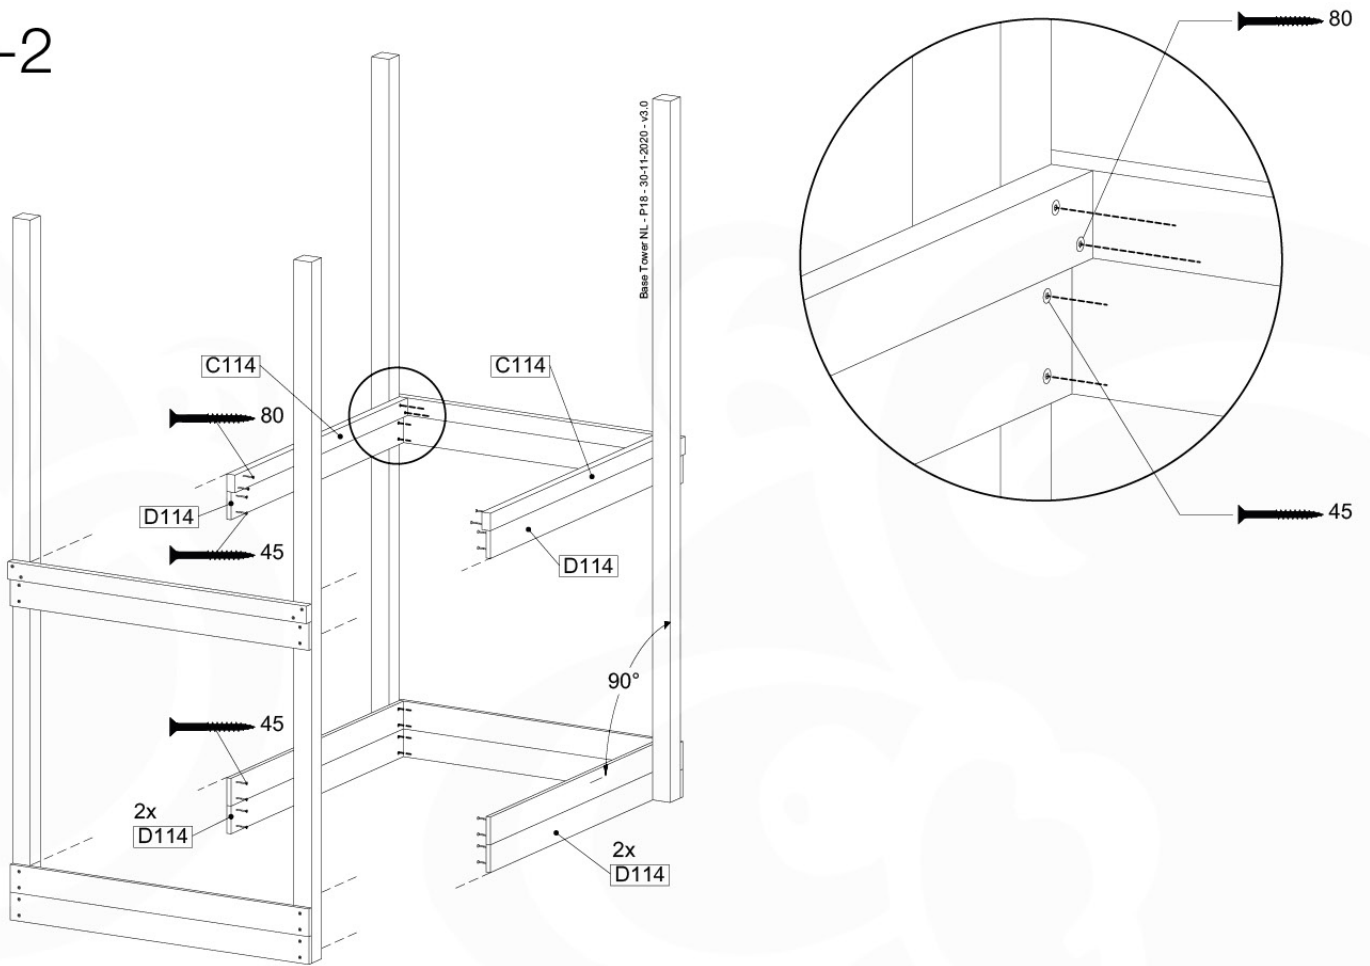

Foundation Plan - P06 - 27-11-2020 - 03

04 Base Tower

BT10

	PartNo	PartName	QTY.
Hardware Pack	001_406	Stealth Screw 8x45	10
	002_220	Gap Point Screw T25 - 5x45	118
	002_223	Gap Point Screw T25 - 5x80	20
Other	007_001	Ground-anchor	2
Hardware Pack	022_31x	bpc-base version 3	8
	022_84x	bpc cover	8
Timber	A220	Post 70x70 L2200	2
	A240	Post 70x70 L2400	2
	C114	Beam 1140 mm	5
	D100	Board 1000 mm	11-14
	D114	Board 1140 mm	12

Base Tower NL - P05 - BT10 - 30-11-2020 - v3.0

04-1

04-2

04-3

04-4

05 Balustrade (2x)

BL04

	PartNo	PartName	QTY.
Hardware Pack	002_220	Gap Point Screw T25 - 5x45	24
	002_223	Gap Point Screw T25 - 5x80	4
Timber	C114	Beam 1140 mm	1
	D65	Board 650 mm	6