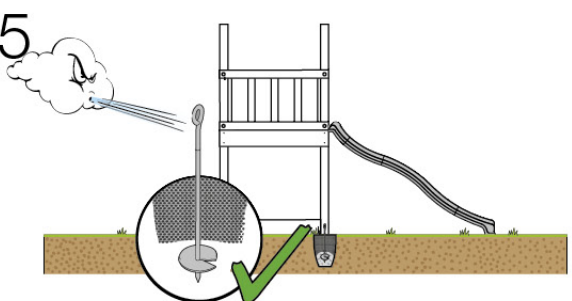

02 Safe Playground

02-1

02-2

02-3

02-4

02-5