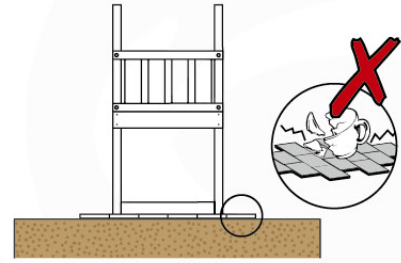

02 Safe Playground

02-1

02-2

02-3

02-4

02-5