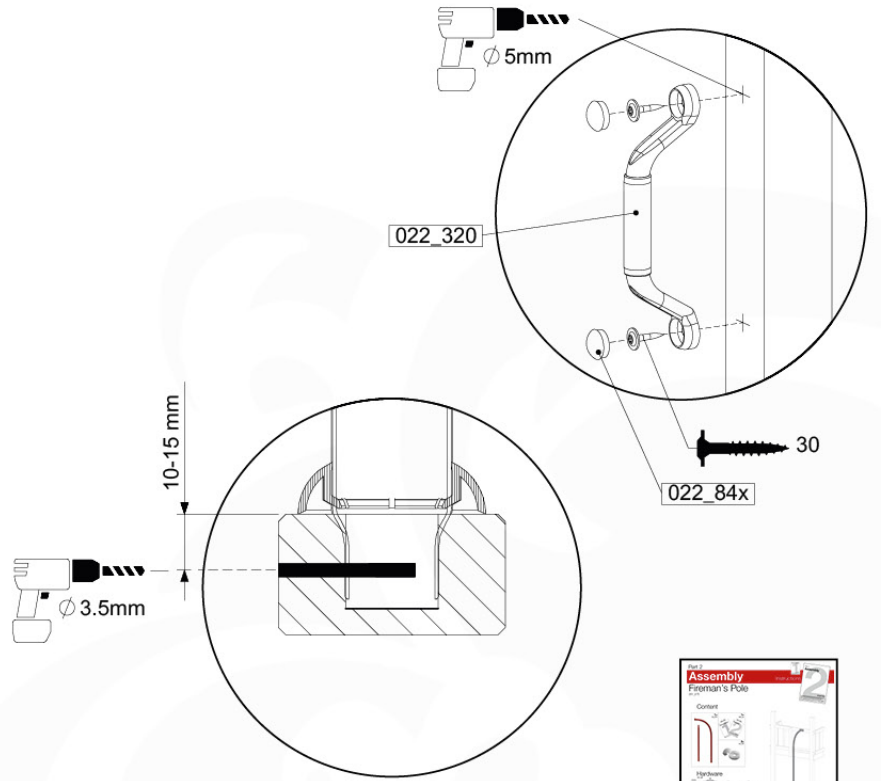

10-4

➔ Fireman's Pole (201_275)
040_335 Part 2

11 Swing Frame / Climb Frame

12

+

12

1-Swing frame / 2-Swing frame
457_101
457_102

+

12

1-Climb frame / 2-Climb frame
457_105
457_106