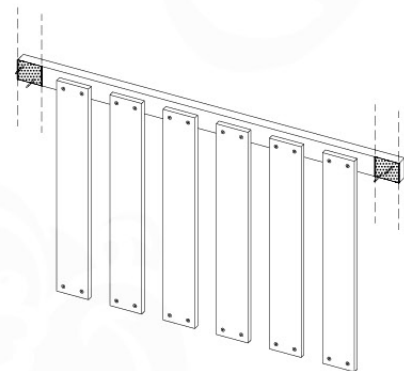

PartNo	PartName	QTY.
Hardware Pack	002_220	Gap Point Screw T25 - 5x45	24
	002_223	Gap Point Screw T25 - 5x80	4
Timber	C114	Beam 1140 mm	1
	D65	Board 650 mm	6

Balustrade 120 - P02 U - 30-11-2020 - v1.0