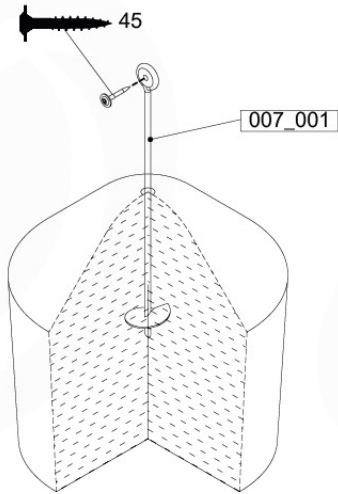

12

+

12

1-Swing frame / 2-Swing frame
457_101
457_102

+

12

1-Climb frame / 2-Climb frame
457_105
457_106

12 Ground Anchors

GA05

Parts:
Hardware Package Tower →

Ground Anchors 120 - P02 - 27-11-2020 - v1

12-1

12-2

13 Accessories

AC01

	PartNo	PartName	QTY.
Hardware Pack	001_406	Stealth Screw 8x45	1
	002_041	Dome head screw 4.5 x 20 mm	3
	002_042	Dome head screw 3.5 x 13mm	4
	002_219	Gap Point Screw T25 - 5x30	2
	022_84x	bpc cover	1
Other	022_300	Steering Wheel	1
	022_800	Rail P/T 105	1
	022_910	Sandpad	1
	103_901	Logo ID Plate	1
	104_107	Tool Set Climbing Units	1
	120_024	Tower Flag	1
	122_302	Telescope	1