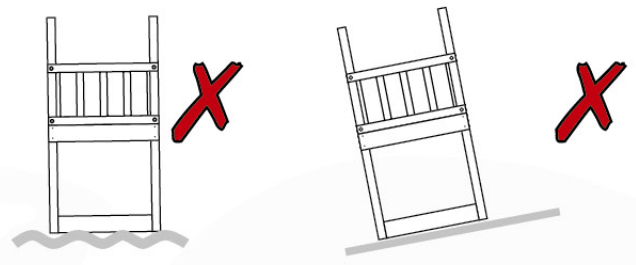

02 Safe Playground

02-1