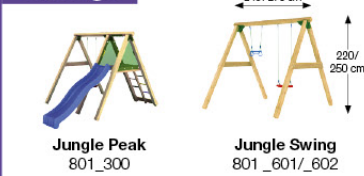

Convert 120 for OLmodules - P05 THOME - 30-11-2020 - v1.0

15-1

Convert 120 for OLmodules - P08 T - 30-11-2020 - v1.0

Playtowers

Playhouses

Modules

Links

Swings