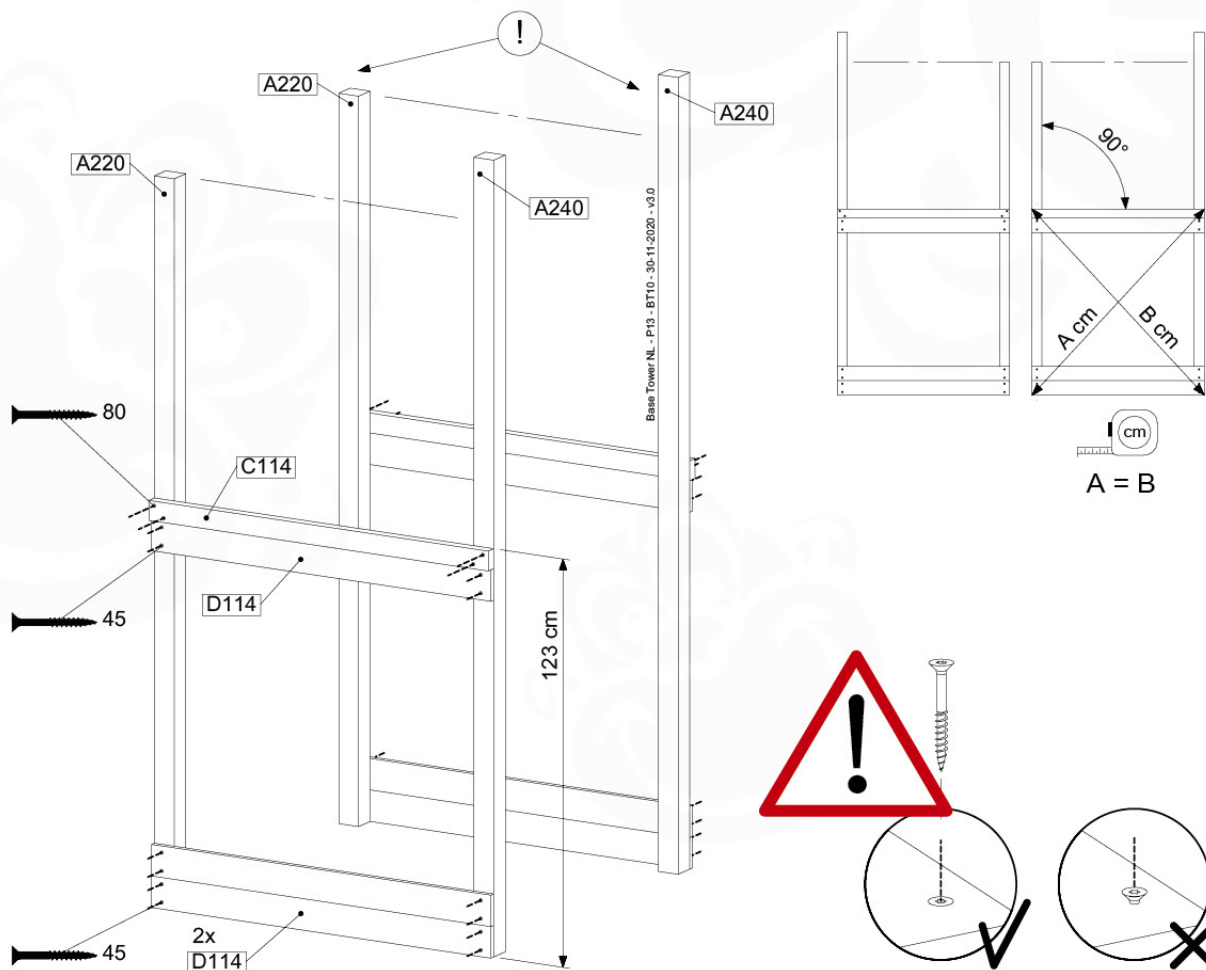

04 Base Tower

BT10

	PartNo	PartName	QTY.
Hardware Pack	001_406	Stealth Screw 8x45	10
	002_220	Gap Point Screw T25 - 5x45	118
	002_223	Gap Point Screw T25 - 5x80	20
Other	007_001	Ground-anchor	2
Hardware Pack	022_31x	bpc-base version 3	8
	022_84x	bpc cover	8
Timber	A220	Post 70x70 L2200	2
	A240	Post 70x70 L2400	2
	C114	Beam 1140 mm	5
	D100	Board 1000 mm	11-14
	D114	Board 1140 mm	12

Base Tower NL - P05 - BT10 - 30-11-2020 - v3.0

04-1