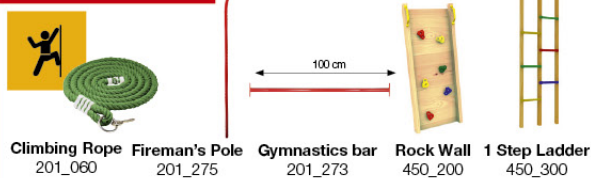

Accessories