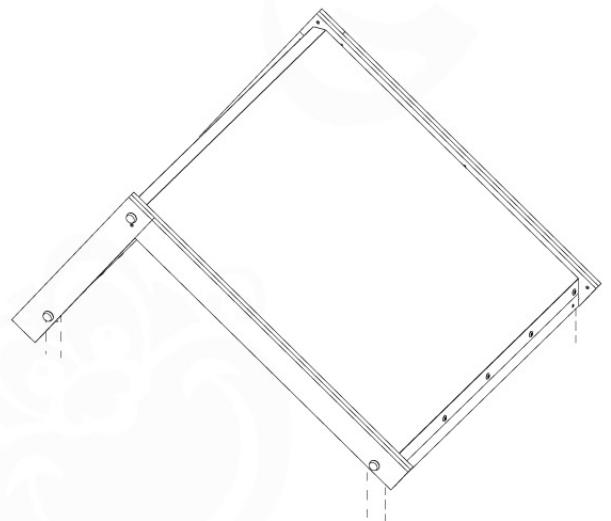

Balustrade 120 - P02 U - 30-11-2020 - v1.0

06-1

07 Roof Home

RF10

	PartNo	PartName	QTY.
Hardware Pack	001_417	Stealth Screw 8x80	6
	002_219	Gap Point Screw T25 - 5x30	28
	002_220	Gap Point Screw T25 - 5x45	8
	002_223	Gap Point Screw T25 - 5x80	2
	002_308	Gap Point Screw T25 - 5x20	10
	022_31x	bpc-base version 3	6
	022_84x	bpc cover	6
	023_031	Finishing Washer GPS 5.0	10
Other	123_222	Sheet Canvas Navigator Line 1200x1850	1
Timber	C114	Beam 1140 mm	1
	D56	Board L=(650 - board width) mm	2
	D65	Board 650 mm	2
	D105	Board L=(1140-boardw) mm	2
	D114	Board 1140 mm	4