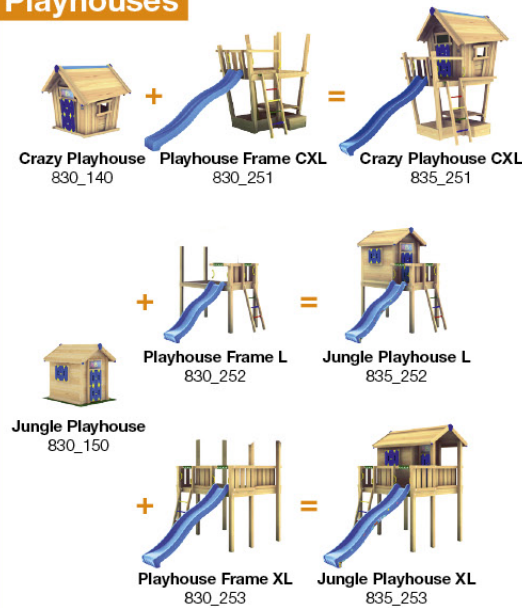

Convert 120 for OLmodules - P05 THOME - 30-11-2020 - v1.0

15-1

Convert 120 for OLmodules - P08 T - 30-11-2020 - v1.0

Playtowers

Playhouses

Modules

Links

Swings