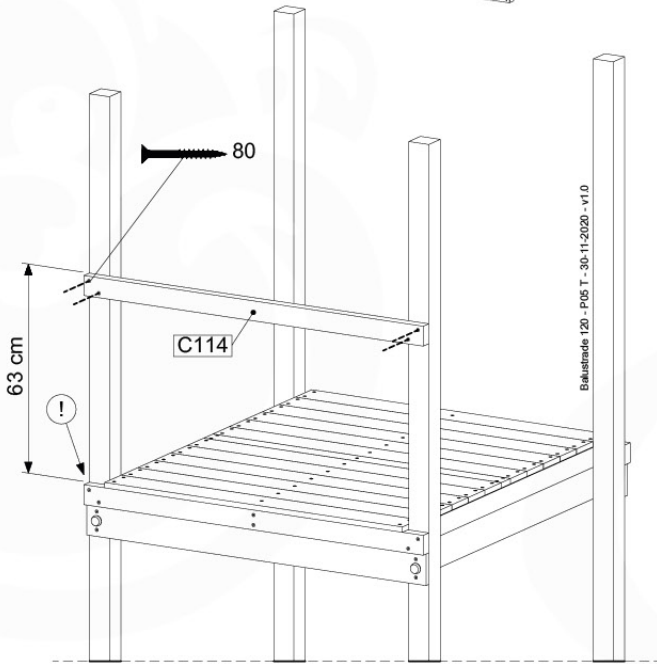

Foundation Plan - P06 - 27-11-2020 - 03

04 Base Tower

BT10

	PartNo	PartName	QTY.
Hardware Pack	001_406	Stealth Screw 8x45	10
	002_220	Gap Point Screw T25 - 5x45	118
	002_223	Gap Point Screw T25 - 5x80	20
Other	007_001	Ground-anchor	2
Hardware Pack	022_31x	bpc-base version 3	8
	022_84x	bpc cover	8
Timber	A220	Post 70x70 L2200	2
	A240	Post 70x70 L2400	2
	C114	Beam 1140 mm	5
	D100	Board 1000 mm	11-14
	D114	Board 1140 mm	12

Base Tower NL - P05 - BT10 - 30-11-2020 - v3.0

04-1

04-2

04-3

04-4

05 Balustrade (2x)

BL04

	PartNo	PartName	QTY.
Hardware Pack	002_220	Gap Point Screw T25 - 5x45	24
	002_223	Gap Point Screw T25 - 5x80	4
Timber	C114	Beam 1140 mm	1
	D65	Board 650 mm	6

Balustrade 120 - P03 T - 30-11-2020 - v1.0

05-1

06 Balustrade

BL03

	PartNo	PartName	QTY.
Hardware Pack	002_220	Gap Point Screw T25 - 5x45	24
	002_223	Gap Point Screw T25 - 5x80	4
Timber	C114	Beam 1140 mm	1
	D65	Board 650 mm	6