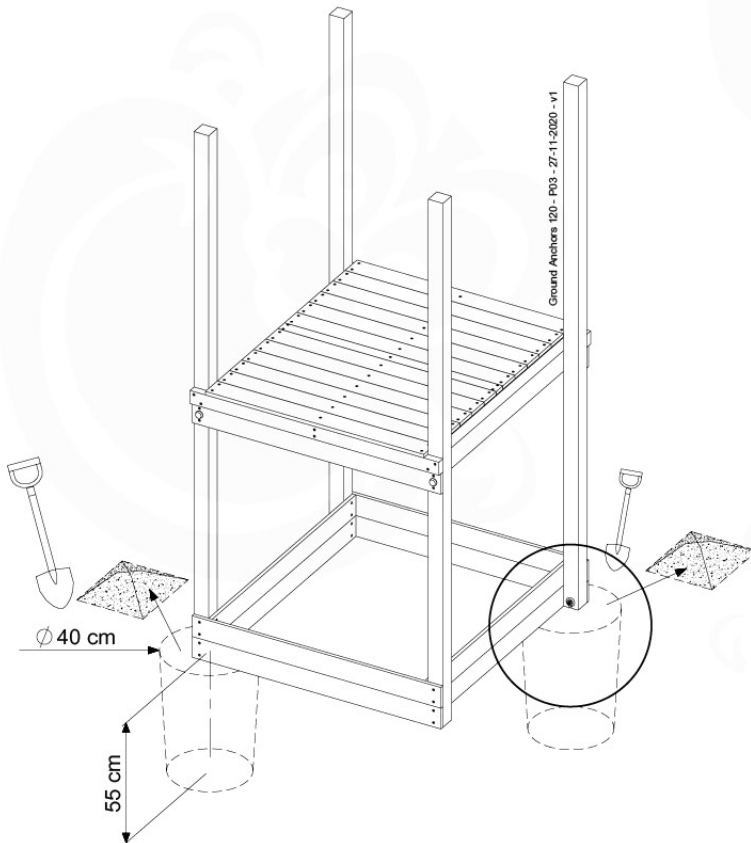

12

+

12

1-Swing frame / 2-Swing frame
457_101
457_102

+

12

1-Climb frame / 2-Climb frame
457_105
457_106

12 Ground Anchors

GA05

Parts:
Hardware Package Tower →

Ground Anchors 120 - P02 - 27-11-2020 - v1

12-1

12-2

13 Accessories

AC01

	PartNo	PartName	QTY.
Hardware Pack	001_406	Stealth Screw 8x45	1
	002_041	Dome head screw 4.5 x 20 mm	3
	002_042	Dome head screw 3.5 x 13mm	4
	002_219	Gap Point Screw T25 - 5x30	2
	022_84x	bpc cover	1
Other	022_300	Steering Wheel	1
	022_800	Rail P/T 105	1
	022_910	Sandpad	1
	103_901	Logo ID Plate	1
	104_107	Tool Set Climbing Units	1
	120_024	Tower Flag	1
	122_302	Telescope	1