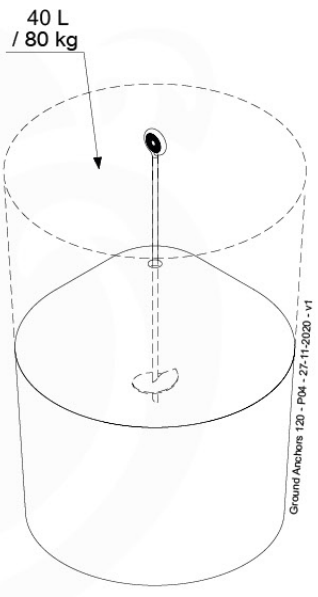

GA05

Parts:
Hardware Package Tower →

Ground Anchors 120 - P02 - 27-11-2020 - v1

12-1

12-2

13 Accessories

AC01

	PartNo	PartName	QTY.
Hardware Pack	001_406	Stealth Screw 8x45	1
	002_041	Dome head screw 4.5 x 20 mm	3
	002_042	Dome head screw 3.5 x 13mm	4
	002_219	Gap Point Screw T25 - 5x30	2
	022_84x	bpc cover	1
Other	022_300	Steering Wheel	1
	022_800	Rail P/T 105	1
	022_910	Sandpad	1
	103_901	Logo ID Plate	1
	104_107	Tool Set Climbing Units	1
	120_024	Tower Flag	1
	122_302	Telescope	1