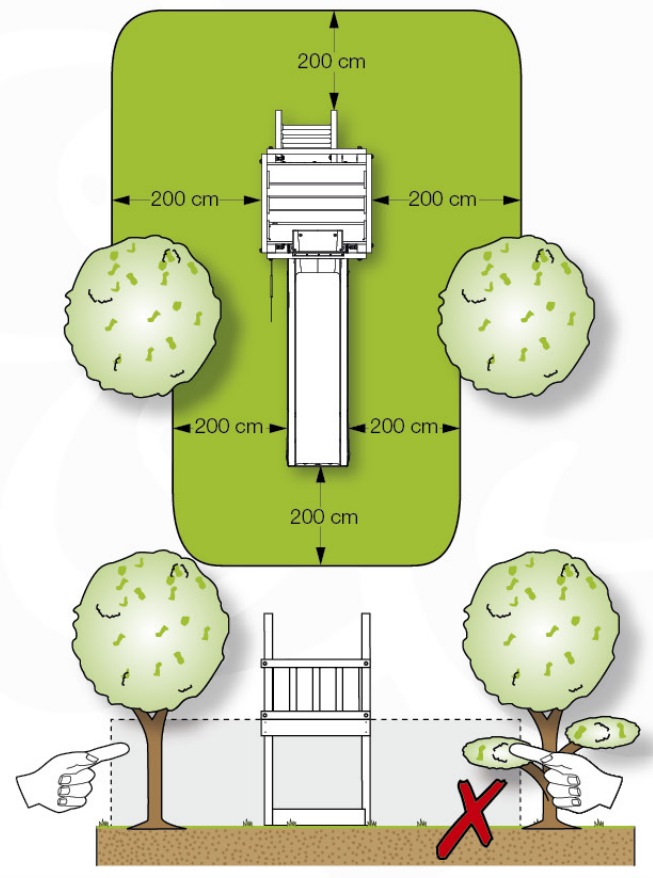

02 Safe Playground

02-1

02-2

02-3

02-4

02-5