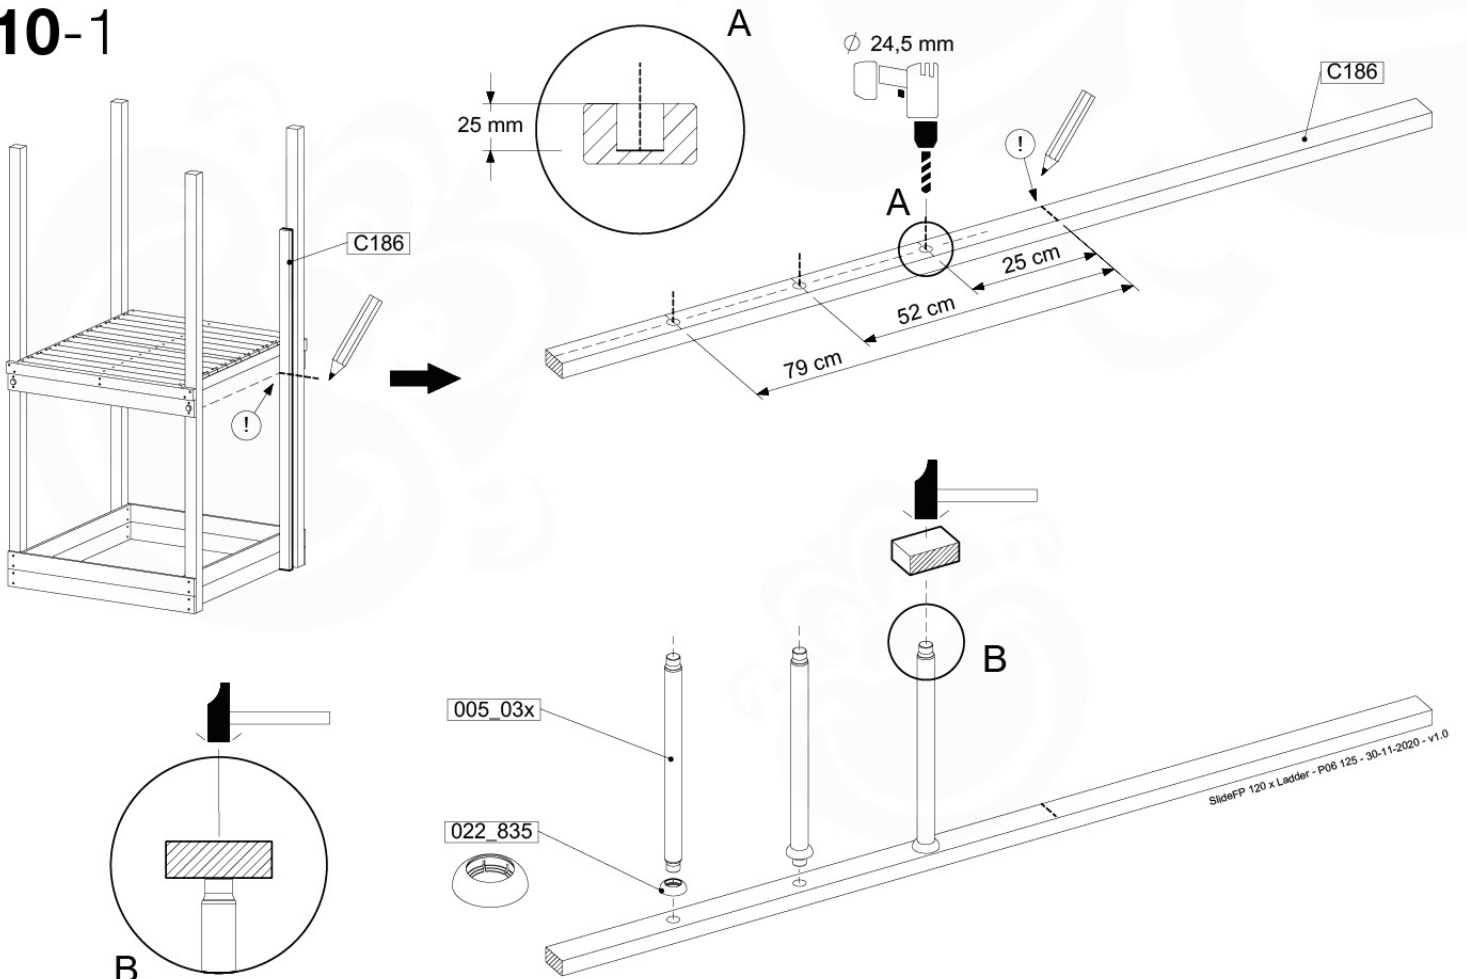

10-1

SlideFP 120 x Ladder - P06 125 - 30-11-2020 - v1.0