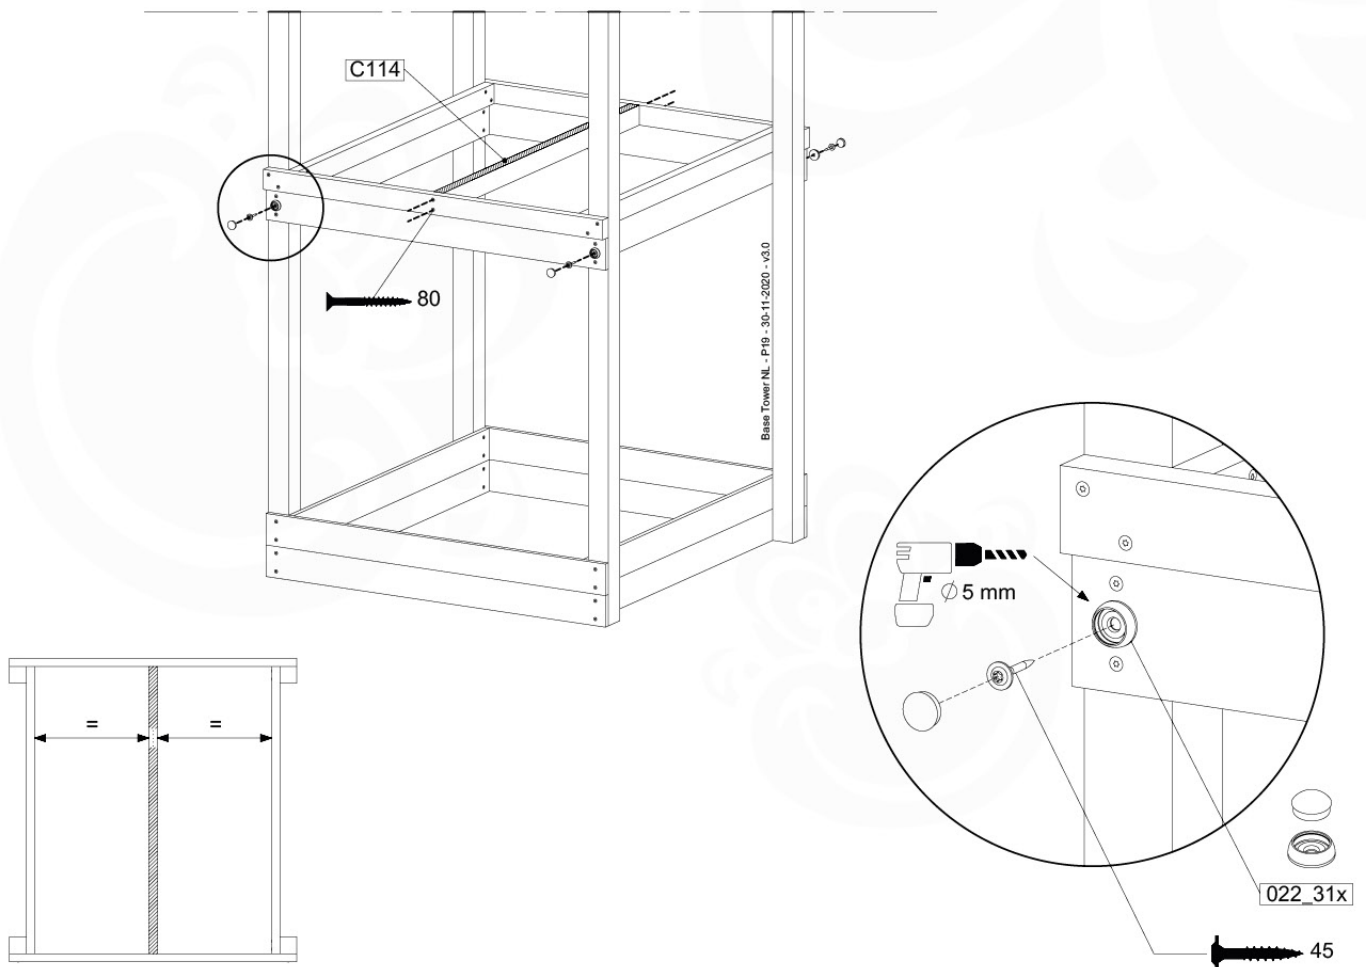

Foundation Plan - P06 - 27-11-2020 - 03

04 Base Tower

BT10

	PartNo	PartName	QTY.
Hardware Pack	001_406	Stealth Screw 8x45	10
	002_220	Gap Point Screw T25 - 5x45	118
	002_223	Gap Point Screw T25 - 5x80	20
Other	007_001	Ground-anchor	2
Hardware Pack	022_31x	bpc-base version 3	8
	022_84x	bpc cover	8
Timber	A220	Post 70x70 L2200	2
	A240	Post 70x70 L2400	2
	C114	Beam 1140 mm	5
	D100	Board 1000 mm	11-14
	D114	Board 1140 mm	12

Base Tower NL - P05 - BT10 - 30-11-2020 - v3.0

04-1

04-2

04-3

04-4

05 Balustrade (2x)

BL04

	PartNo	PartName	QTY.
Hardware Pack	002_220	Gap Point Screw T25 - 5x45	24
	002_223	Gap Point Screw T25 - 5x80	4
Timber	C114	Beam 1140 mm	1
	D65	Board 650 mm	6

Balustrade 120 - P03 T - 30-11-2020 - v1.0

05-1

06 Balustrade

BL03

	PartNo	PartName	QTY.
Hardware Pack	002_220	Gap Point Screw T25 - 5x45	24
	002_223	Gap Point Screw T25 - 5x80	4
Timber	C114	Beam 1140 mm	1
	D65	Board 650 mm	6