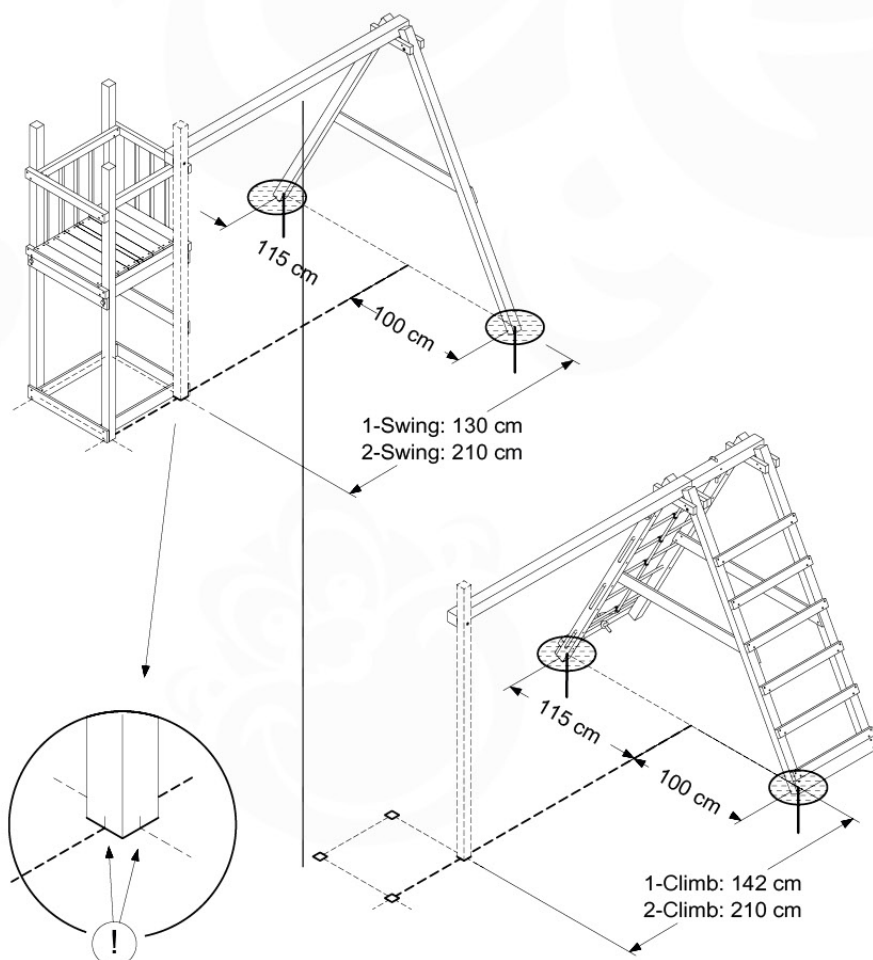

Foundation Plan - P06 - 27-11-2020 - 03

04 Base Tower

BT10

	PartNo	PartName	QTY.
Hardware Pack	001_406	Stealth Screw 8x45	10
	002_220	Gap Point Screw T25 - 5x45	118
	002_223	Gap Point Screw T25 - 5x80	20
Other	007_001	Ground-anchor	2
Hardware Pack	022_31x	bpc-base version 3	8
	022_84x	bpc cover	8
Timber	A220	Post 70x70 L2200	2
	A240	Post 70x70 L2400	2
	C114	Beam 1140 mm	5
	D100	Board 1000 mm	11-14
	D114	Board 1140 mm	12