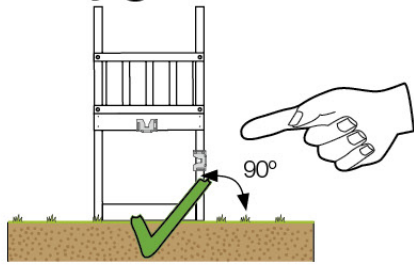

02 Safe Playground

02-1