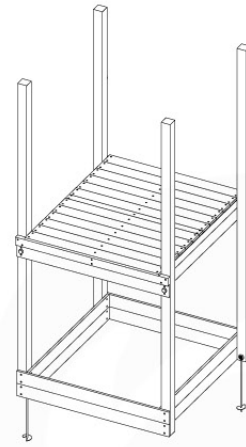

12

+

12

1-Swing frame / 2-Swing frame
457_101
457_102

+

12

1-Climb frame / 2-Climb frame
457_105
457_106

12 Ground Anchors

GA05

Parts:
Hardware Package Tower →

Ground Anchors 120 - P02 - 27-11-2020 - v1

12-1

12-2

13 Accessories

AC01

	PartNo	PartName	QTY.
Hardware Pack	001_406	Stealth Screw 8x45	1
	002_041	Dome head screw 4.5 x 20 mm	3
	002_042	Dome head screw 3.5 x 13mm	4
	002_219	Gap Point Screw T25 - 5x30	2
	022_84x	bpc cover	1
Other	022_300	Steering Wheel	1
	022_800	Rail P/T 105	1
	022_910	Sandpad	1
	103_901	Logo ID Plate	1
	104_107	Tool Set Climbing Units	1
	120_024	Tower Flag	1
	122_302	Telescope	1