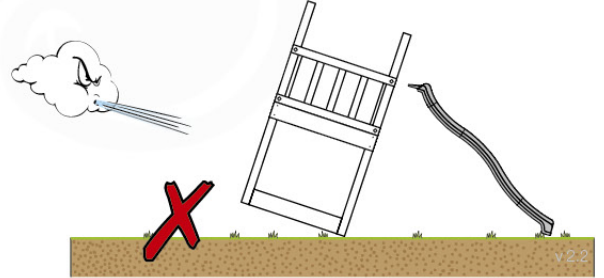

02 Safe Playground

02-1

02-2

02-3

02-4

02-5