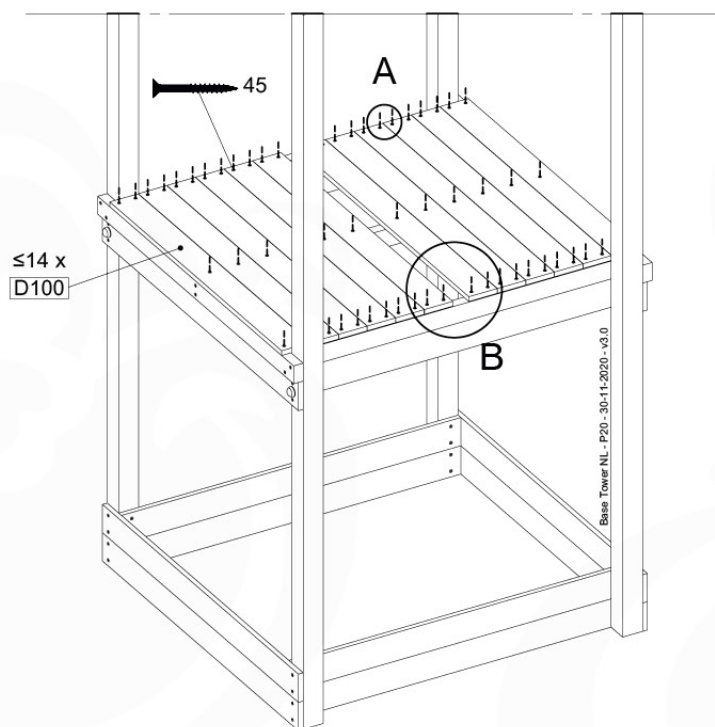

Foundation Plan - P06 - 27-11-2020 - 03

04 Base Tower

BT10

	PartNo	PartName	QTY.
Hardware Pack	001_406	Stealth Screw 8x45	10
	002_220	Gap Point Screw T25 - 5x45	118
	002_223	Gap Point Screw T25 - 5x80	20
Other	007_001	Ground-anchor	2
Hardware Pack	022_31x	bpc-base version 3	8
	022_84x	bpc cover	8
Timber	A220	Post 70x70 L2200	2
	A240	Post 70x70 L2400	2
	C114	Beam 1140 mm	5
	D100	Board 1000 mm	11-14
	D114	Board 1140 mm	12

Base Tower NL - P05 - BT10 - 30-11-2020 - v3.0

04-1

04-2

04-3

04-4

05 Balustrade (2x)

BL04

	PartNo	PartName	QTY.
Hardware Pack	002_220	Gap Point Screw T25 - 5x45	24
	002_223	Gap Point Screw T25 - 5x80	4
Timber	C114	Beam 1140 mm	1
	D65	Board 650 mm	6

Balustrade 120 - P03 T - 30-11-2020 - v1.0

05-1

06 Balustrade

BL03

	PartNo	PartName	QTY.
Hardware Pack	002_220	Gap Point Screw T25 - 5x45	24
	002_223	Gap Point Screw T25 - 5x80	4
Timber	C114	Beam 1140 mm	1
	D65	Board 650 mm	6