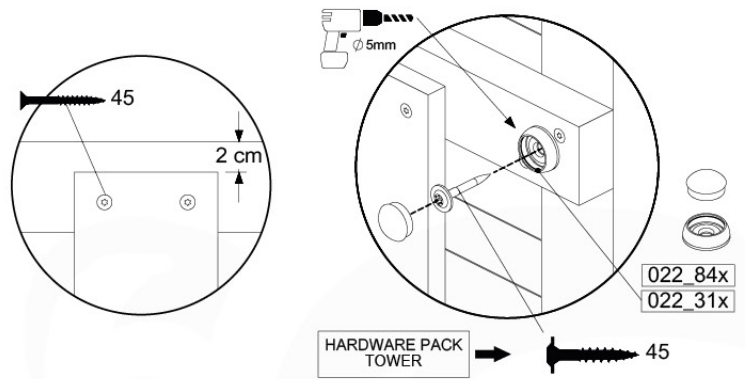

05-1

06 Balustrade

BL03