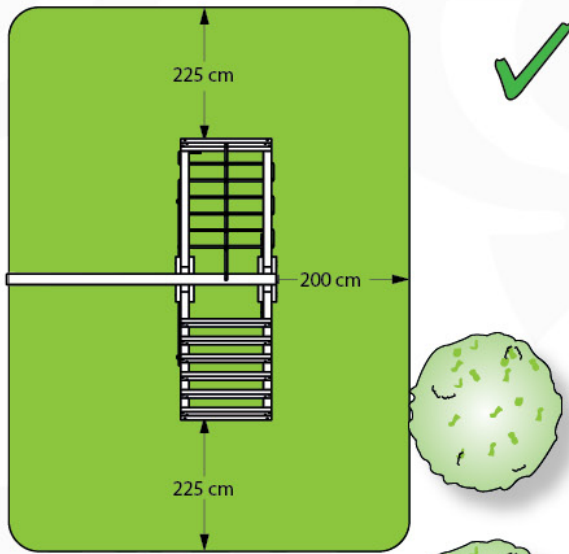

Product Identification

Art. Description: _____

Art. Reference: _____

LOT: _____

Safe Playground

Planner

- Safe Design

- Combinations

Swing + Climb Frame

Swing +
Climb Frame

Swing +
Climb Frame

Assembly

1

2

3

4
①