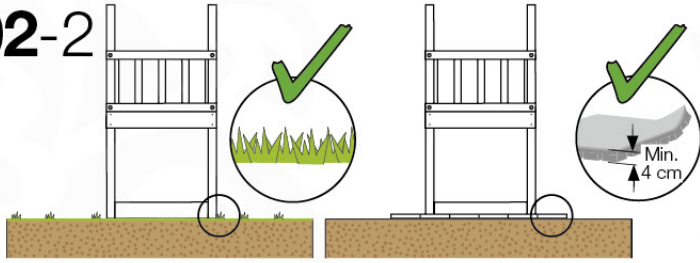

02 Safe Playground

02-1

02-2

02-3

02-4

02-5