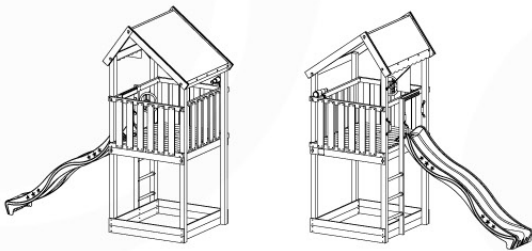

15 Tower preparation for Modules/ links

- 450_240 / 850_240 Bridge Module
- 450_255 / 850_255 Balcony Module
- 450_410 / 850_410 Boat Module
- 450_415 / 850_415 Train Module
- 470_100 / 870_100 Bridge Link
- 470_105 / 870_105 Net Link