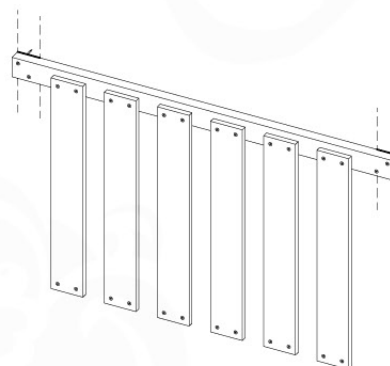

Foundation Plan - P06 - 27-11-2020 - 03

04 Base Tower

BT10

	PartNo	PartName	QTY.
Hardware Pack	001_406	Stealth Screw 8x45	10
	002_220	Gap Point Screw T25 - 5x45	118
	002_223	Gap Point Screw T25 - 5x80	20
Other	007_001	Ground-anchor	2
Hardware Pack	022_31x	bpc-base version 3	8
	022_84x	bpc cover	8
Timber	A220	Post 70x70 L2200	2
	A240	Post 70x70 L2400	2
	C114	Beam 1140 mm	5
	D100	Board 1000 mm	11-14
	D114	Board 1140 mm	12

Base Tower NL - P05 - BT10 - 30-11-2020 - v3.0

04-1

04-2

04-3

04-4

05 Balustrade (2x)

BL04

	PartNo	PartName	QTY.
Hardware Pack	002_220	Gap Point Screw T25 - 5x45	24
	002_223	Gap Point Screw T25 - 5x80	4
Timber	C114	Beam 1140 mm	1
	D65	Board 650 mm	6