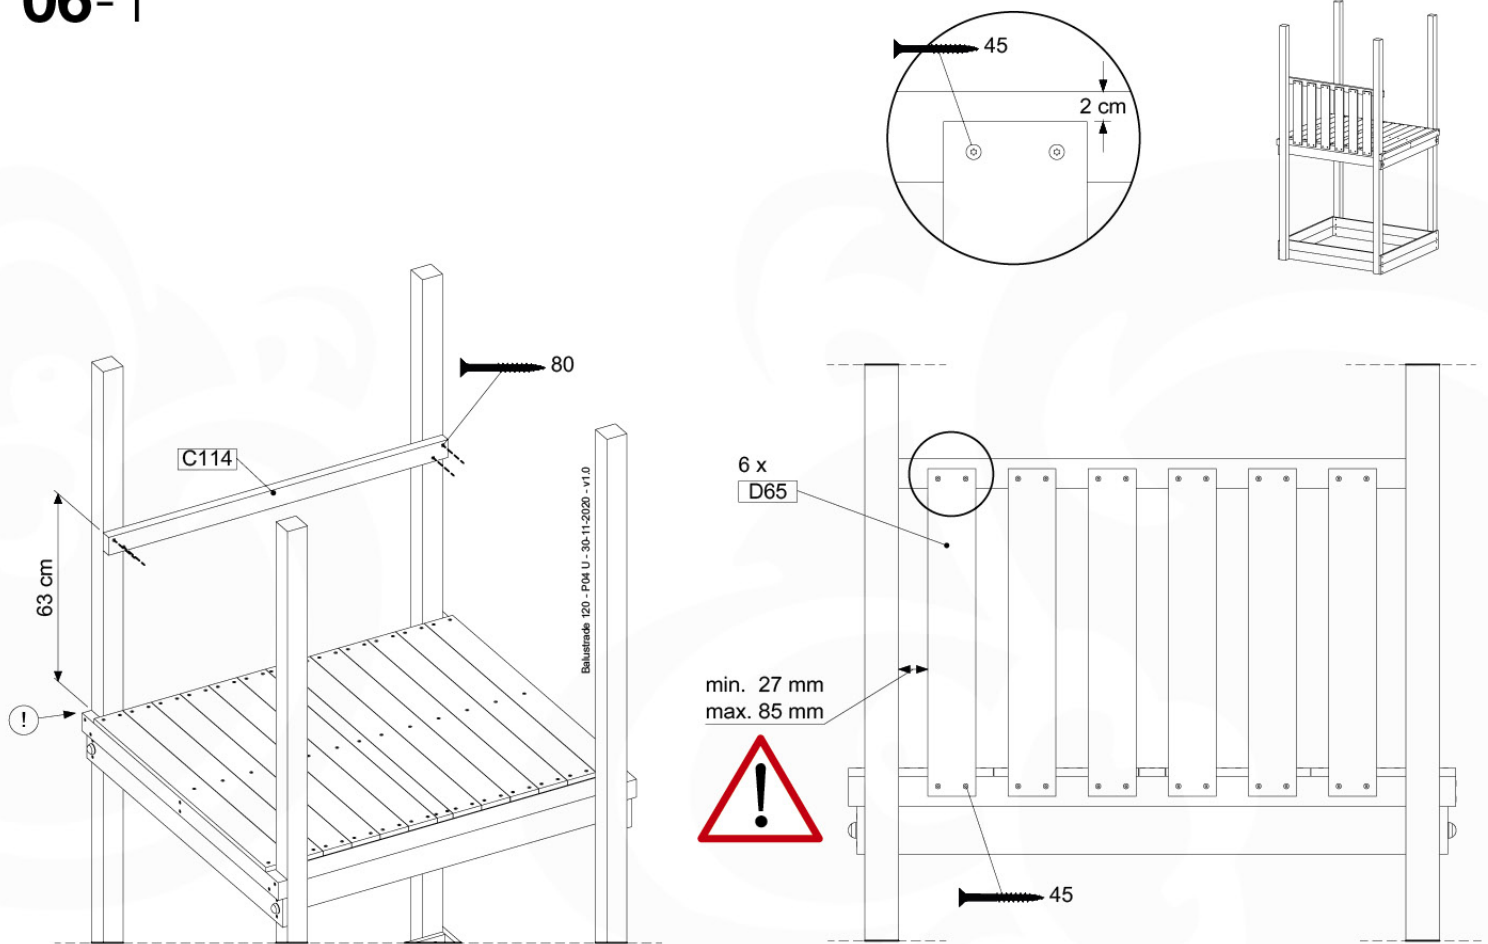

Balustrade 120 - P03 T - 30-11-2020 - v1.0

05-1

06 Balustrade

BL03

	PartNo	PartName	QTY.
Hardware Pack	002_220	Gap Point Screw T25 - 5x45	24
	002_223	Gap Point Screw T25 - 5x80	4
Timber	C114	Beam 1140 mm	1
	D65	Board 650 mm	6

Balustrade 120 - P02 U - 30-11-2020 - v1.0

06-1

07 Roof Home

RF10

	PartNo	PartName	QTY.
Hardware Pack	001_417	Stealth Screw 8x80	6
	002_219	Gap Point Screw T25 - 5x30	28
	002_220	Gap Point Screw T25 - 5x45	8
	002_223	Gap Point Screw T25 - 5x80	2
	002_308	Gap Point Screw T25 - 5x20	10
	022_31x	bpc-base version 3	6
	022_84x	bpc cover	6
	023_031	Finishing Washer GPS 5.0	10
Other	123_222	Sheet Canvas Navigator Line 1200x1850	1
Timber	C114	Beam 1140 mm	1
	D56	Board L=(650 - board width) mm	2
	D65	Board 650 mm	2
	D105	Board L=(1140-boardw) mm	2
	D114	Board 1140 mm	4