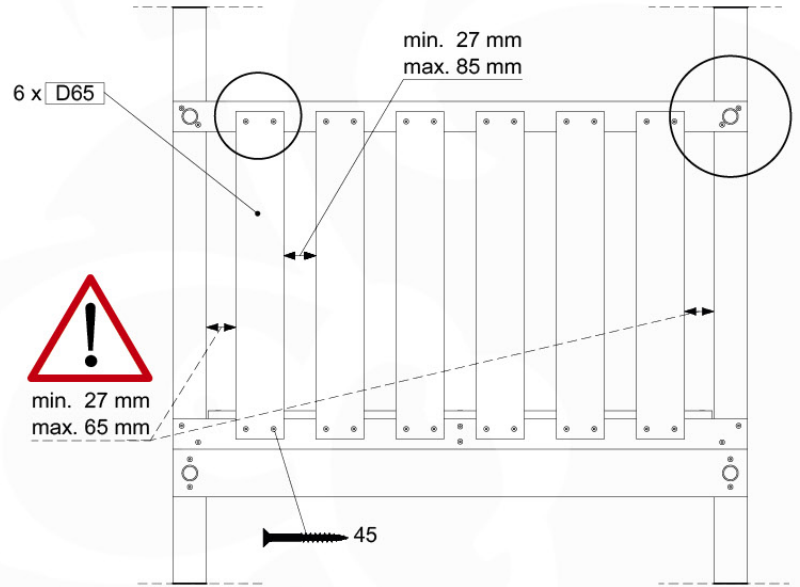

Foundation Plan - P06 - 27-11-2020 - 03

04 Base Tower

BT10

	PartNo	PartName	QTY.
Hardware Pack	001_406	Stealth Screw 8x45	10
	002_220	Gap Point Screw T25 - 5x45	118
	002_223	Gap Point Screw T25 - 5x80	20
Other	007_001	Ground-anchor	2
Hardware Pack	022_31x	bpc-base version 3	8
	022_84x	bpc cover	8
Timber	A220	Post 70x70 L2200	2
	A240	Post 70x70 L2400	2
	C114	Beam 1140 mm	5
	D100	Board 1000 mm	11-14
	D114	Board 1140 mm	12

Base Tower NL - P05 - BT10 - 30-11-2020 - v3.0

04-1

04-2

04-3

04-4

05 Balustrade (2x)

BL04

	PartNo	PartName	QTY.
Hardware Pack	002_220	Gap Point Screw T25 - 5x45	24
	002_223	Gap Point Screw T25 - 5x80	4
Timber	C114	Beam 1140 mm	1
	D65	Board 650 mm	6

Balustrade 120 - P03 T - 30-11-2020 - v1.0

05-1

06 Balustrade

BL03

	PartNo	PartName	QTY.
Hardware Pack	002_220	Gap Point Screw T25 - 5x45	24
	002_223	Gap Point Screw T25 - 5x80	4
Timber	C114	Beam 1140 mm	1
	D65	Board 650 mm	6