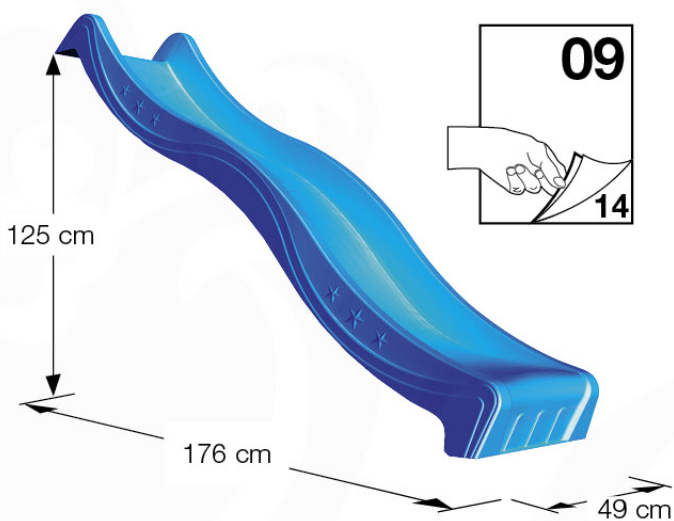

08 Add-on

Wavy Star Slide XL

- 324_100 Yellow
- 324_200 Blue
- 324_300 Green
- 324_400 Red
- 324_500 Fuchsia
- 324_600 Dark Green