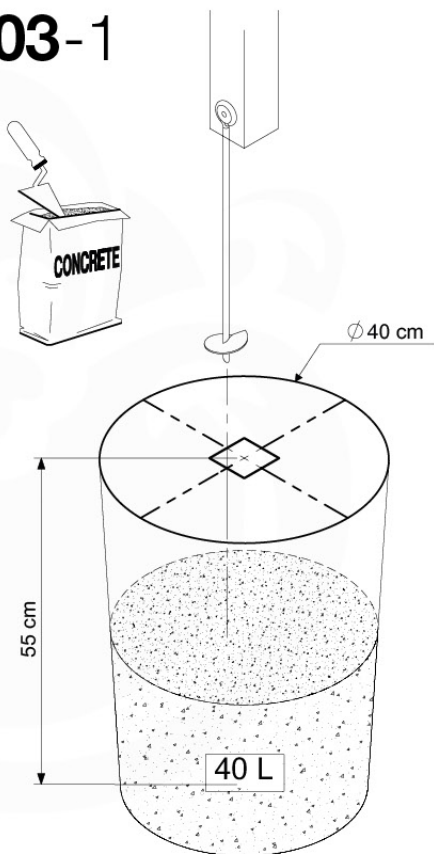

03 Playground Foundation

FD05

03-1