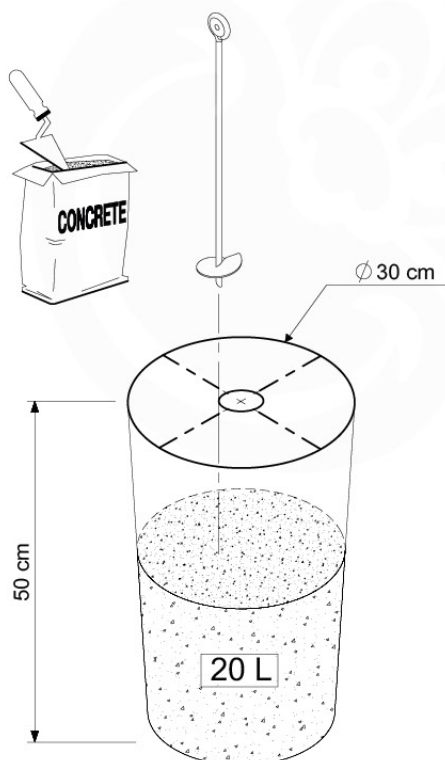

Foundation Plan - P06 - 27-11-2020 - 03

04 Base Tower

BT10

	PartNo	PartName	QTY.
Hardware Pack	001_406	Stealth Screw 8x45	10
	002_220	Gap Point Screw T25 - 5x45	118
	002_223	Gap Point Screw T25 - 5x80	20
Other	007_001	Ground-anchor	2
Hardware Pack	022_31x	bpc-base version 3	8
	022_84x	bpc cover	8
Timber	A220	Post 70x70 L2200	2
	A240	Post 70x70 L2400	2
	C114	Beam 1140 mm	5
	D100	Board 1000 mm	11-14
	D114	Board 1140 mm	12