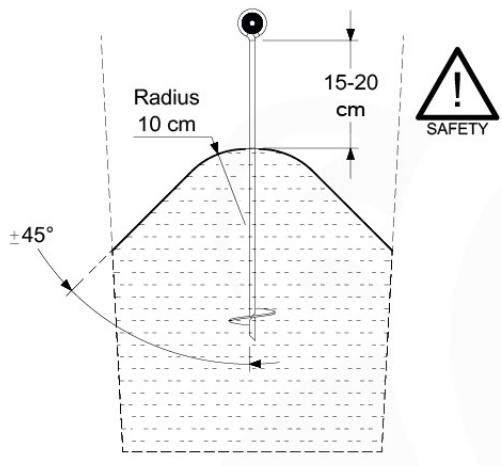

GA05

Parts:
Hardware Package Tower →

Ground Anchors 120 - P02 - 27-11-2020 - v1

12-1

12-2

13 Accessories

AC01

	PartNo	PartName	QTY.
Hardware Pack	001_406	Stealth Screw 8x45	1
	002_041	Dome head screw 4.5 x 20 mm	3
	002_042	Dome head screw 3.5 x 13mm	4
	002_219	Gap Point Screw T25 - 5x30	2
	022_84x	bpc cover	1
Other	022_300	Steering Wheel	1
	022_800	Rail P/T 105	1
	022_910	Sandpad	1
	103_901	Logo ID Plate	1
	104_107	Tool Set Climbing Units	1
	120_024	Tower Flag	1
	122_302	Telescope	1