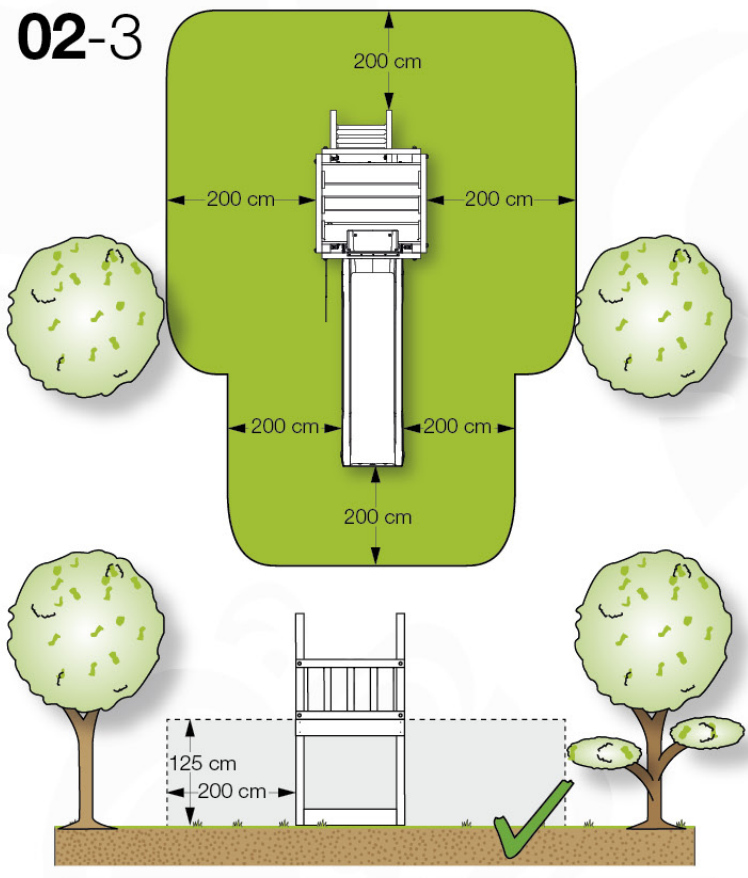

02 Safe Playground

02-1

02-2

02-3

02-4

02-5