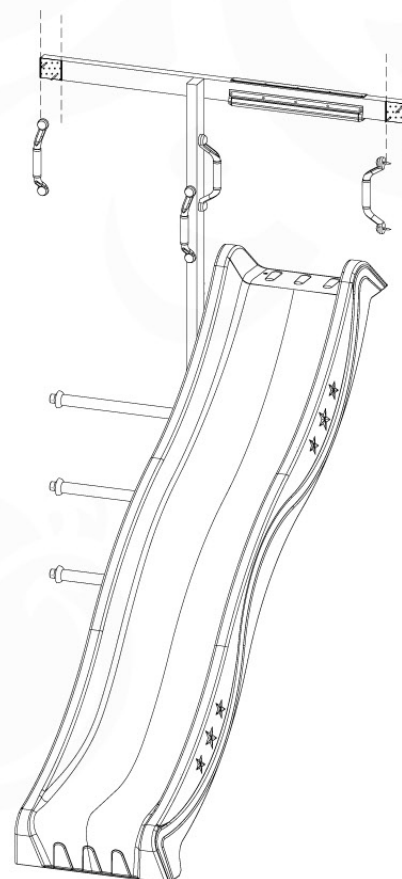

09 Slide & Ladder

SL15

	PartNo	PartName	QTY.
Hardware Pack	000_101	Nail Pan Head	10
	002_220	Gap Point Screw T25 - 5x45	10
	002_223	Gap Point Screw T25 - 5x80	8
	002_308	Gap Point Screw T25 - 5x20	2
Other	005_03x	Ladder Rung Y/B/G/R	3
	022_835	Rung Cap	6
	120_102	Handgrip set (complete 2x)	2
	123_200	Bumperpad	1
	324_xxx	Wavy Star Slide XL 2200 mm	1
Timber	C114	Beam 1140 mm	1
	C186	Beam 1860 mm	1