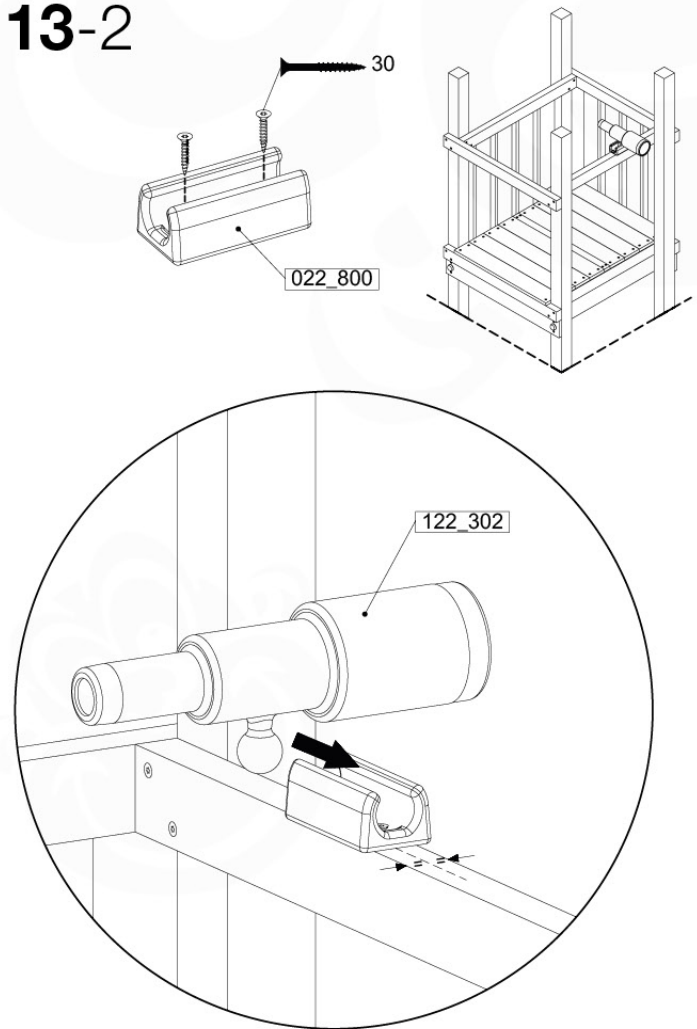

13-2

Accessory ref. - P03 - 18-11-2020 - v3