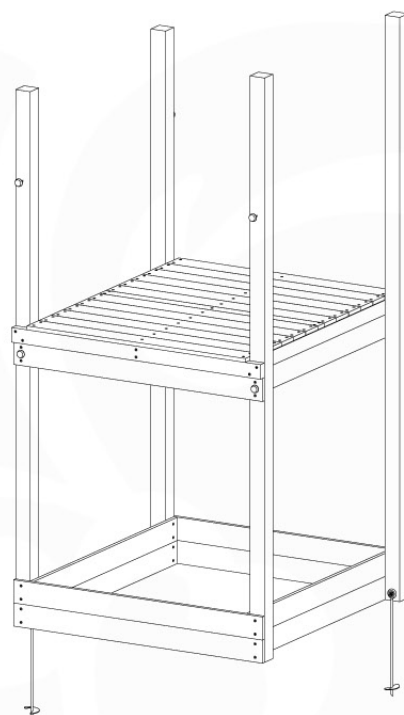

Foundation Plan - P06 - 27-11-2020 - 03

04 Base Tower

BT10

	PartNo	PartName	QTY.
Hardware Pack	001_406	Stealth Screw 8x45	10
	002_220	Gap Point Screw T25 - 5x45	118
	002_223	Gap Point Screw T25 - 5x80	20
Other	007_001	Ground-anchor	2
Hardware Pack	022_31x	bpc-base version 3	8
	022_84x	bpc cover	8
Timber	A220	Post 70x70 L2200	2
	A240	Post 70x70 L2400	2
	C114	Beam 1140 mm	5
	D100	Board 1000 mm	11-14
	D114	Board 1140 mm	12

Base Tower NL - P05 - BT10 - 30-11-2020 - v3.0

04-1

04-2

04-3

04-4

05 Balustrade (2x)

BL04

	PartNo	PartName	QTY.
Hardware Pack	002_220	Gap Point Screw T25 - 5x45	24
	002_223	Gap Point Screw T25 - 5x80	4
Timber	C114	Beam 1140 mm	1
	D65	Board 650 mm	6