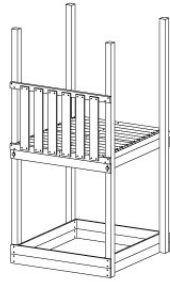

Foundation Plan - P06 - 27-11-2020 - 03

04 Base Tower

BT10

	PartNo	PartName	QTY.
Hardware Pack	001_406	Stealth Screw 8x45	10
	002_220	Gap Point Screw T25 - 5x45	118
	002_223	Gap Point Screw T25 - 5x80	20
Other	007_001	Ground-anchor	2
Hardware Pack	022_31x	bpc-base version 3	8
	022_84x	bpc cover	8
Timber	A220	Post 70x70 L2200	2
	A240	Post 70x70 L2400	2
	C114	Beam 1140 mm	5
	D100	Board 1000 mm	11-14
	D114	Board 1140 mm	12

Base Tower NL - P05 - BT10 - 30-11-2020 - v3.0

04-1

04-2

04-3

04-4

05 Balustrade (2x)

BL04

	PartNo	PartName	QTY.
Hardware Pack	002_220	Gap Point Screw T25 - 5x45	24
	002_223	Gap Point Screw T25 - 5x80	4
Timber	C114	Beam 1140 mm	1
	D65	Board 650 mm	6

Balustrade 120 - P03 T - 30-11-2020 - v1.0

05-1

06 Balustrade

BL03

	PartNo	PartName	QTY.
Hardware Pack	002_220	Gap Point Screw T25 - 5x45	24
	002_223	Gap Point Screw T25 - 5x80	4
Timber	C114	Beam 1140 mm	1
	D65	Board 650 mm	6