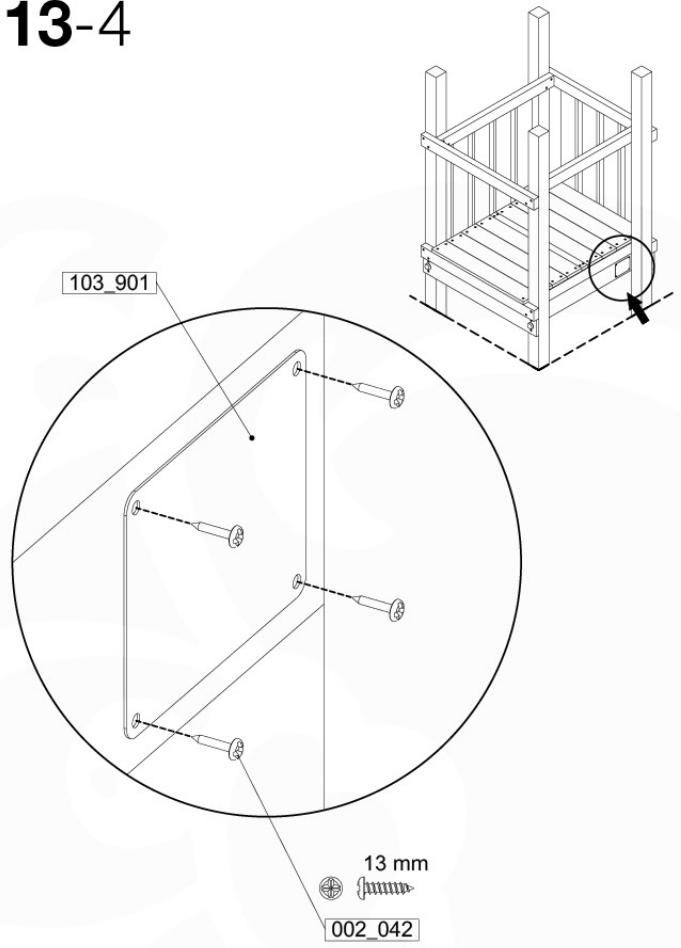

13-3

13-4

Accessory set - P04 - 18-11-2020 - v3

13-5

1x
022_910